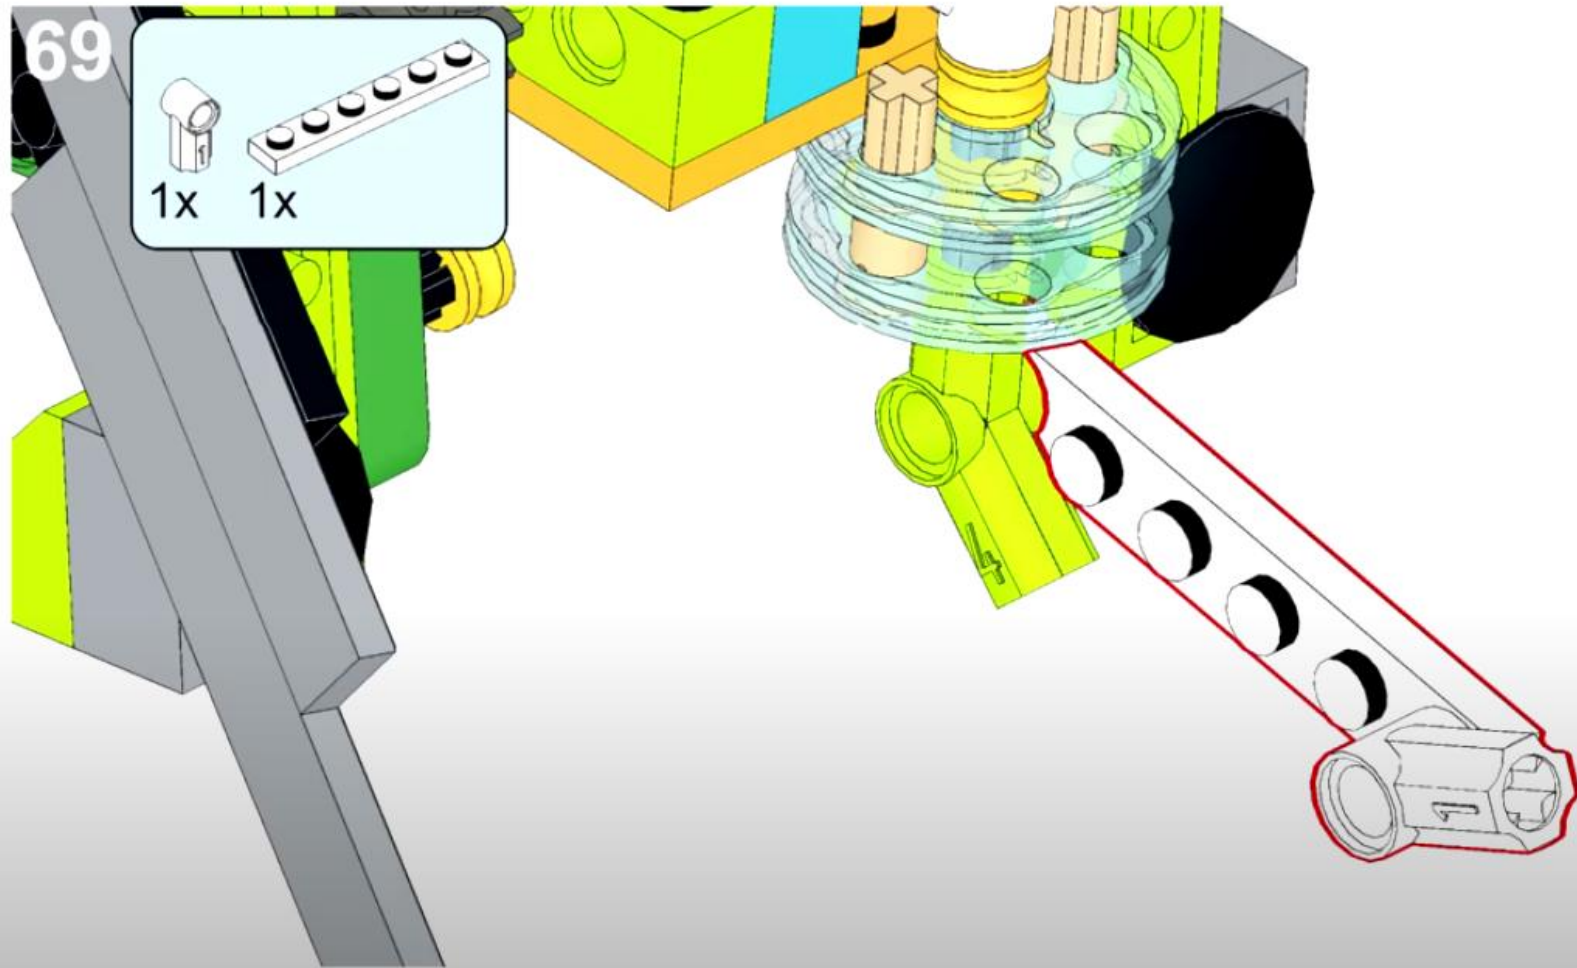

68

69

1x  1x 

This inset box lists the parts required for step 69: one grey Technic pin and one white Technic beam (1x5 with 5 holes).

70

1x  1x 

72