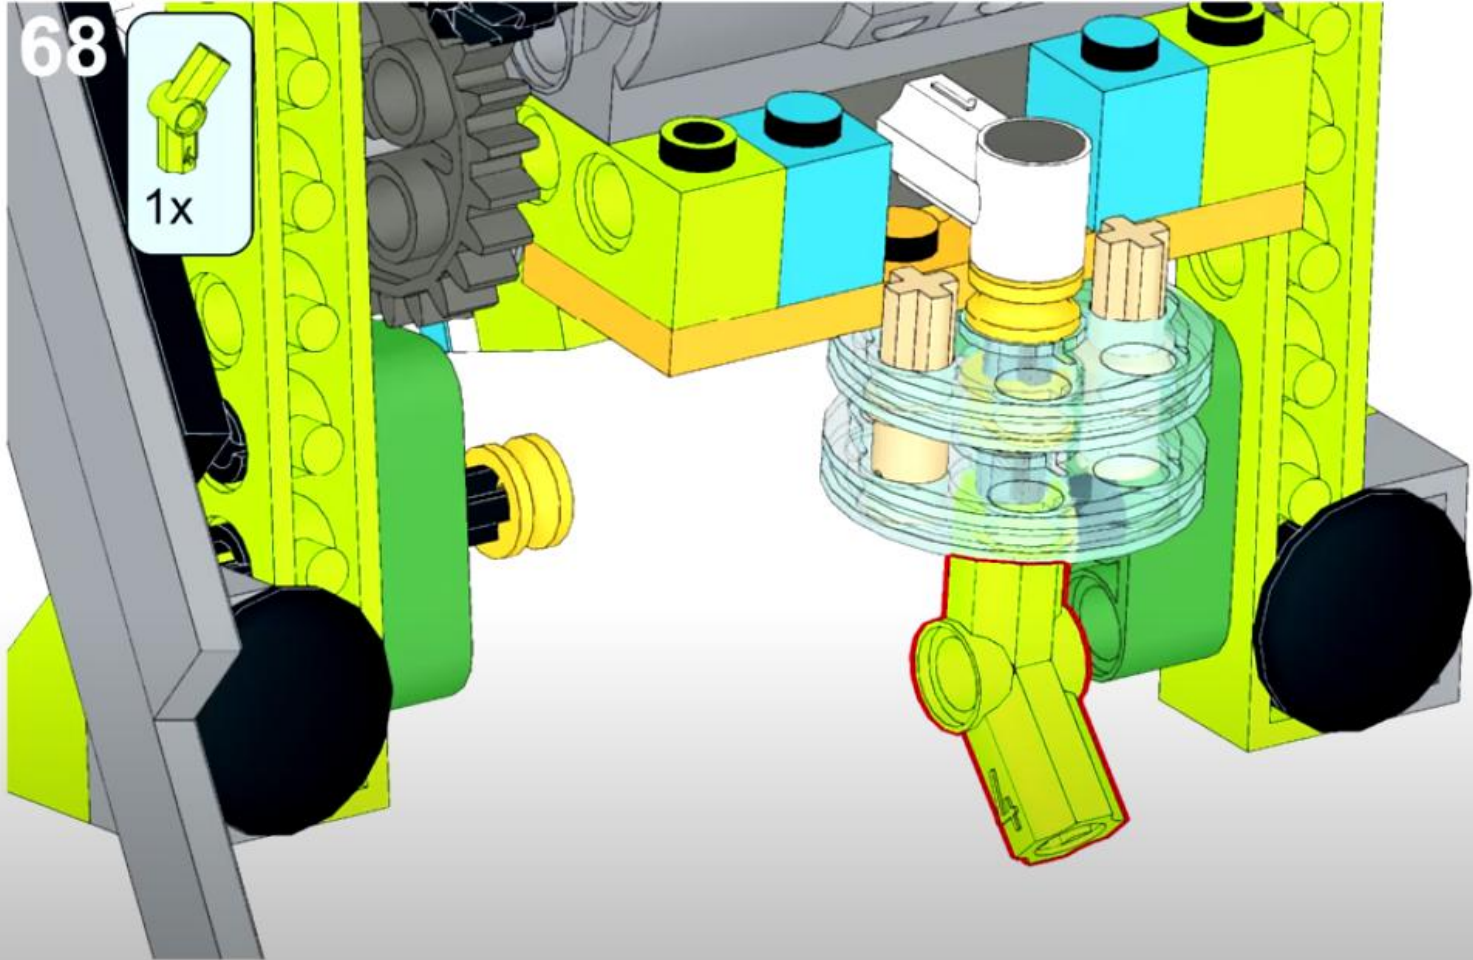

68

69

1x  1x 

This inset box lists the parts required for step 69: one grey Technic pin and one white Technic beam (1x5 with 5 holes).

70

1x  1x 

72