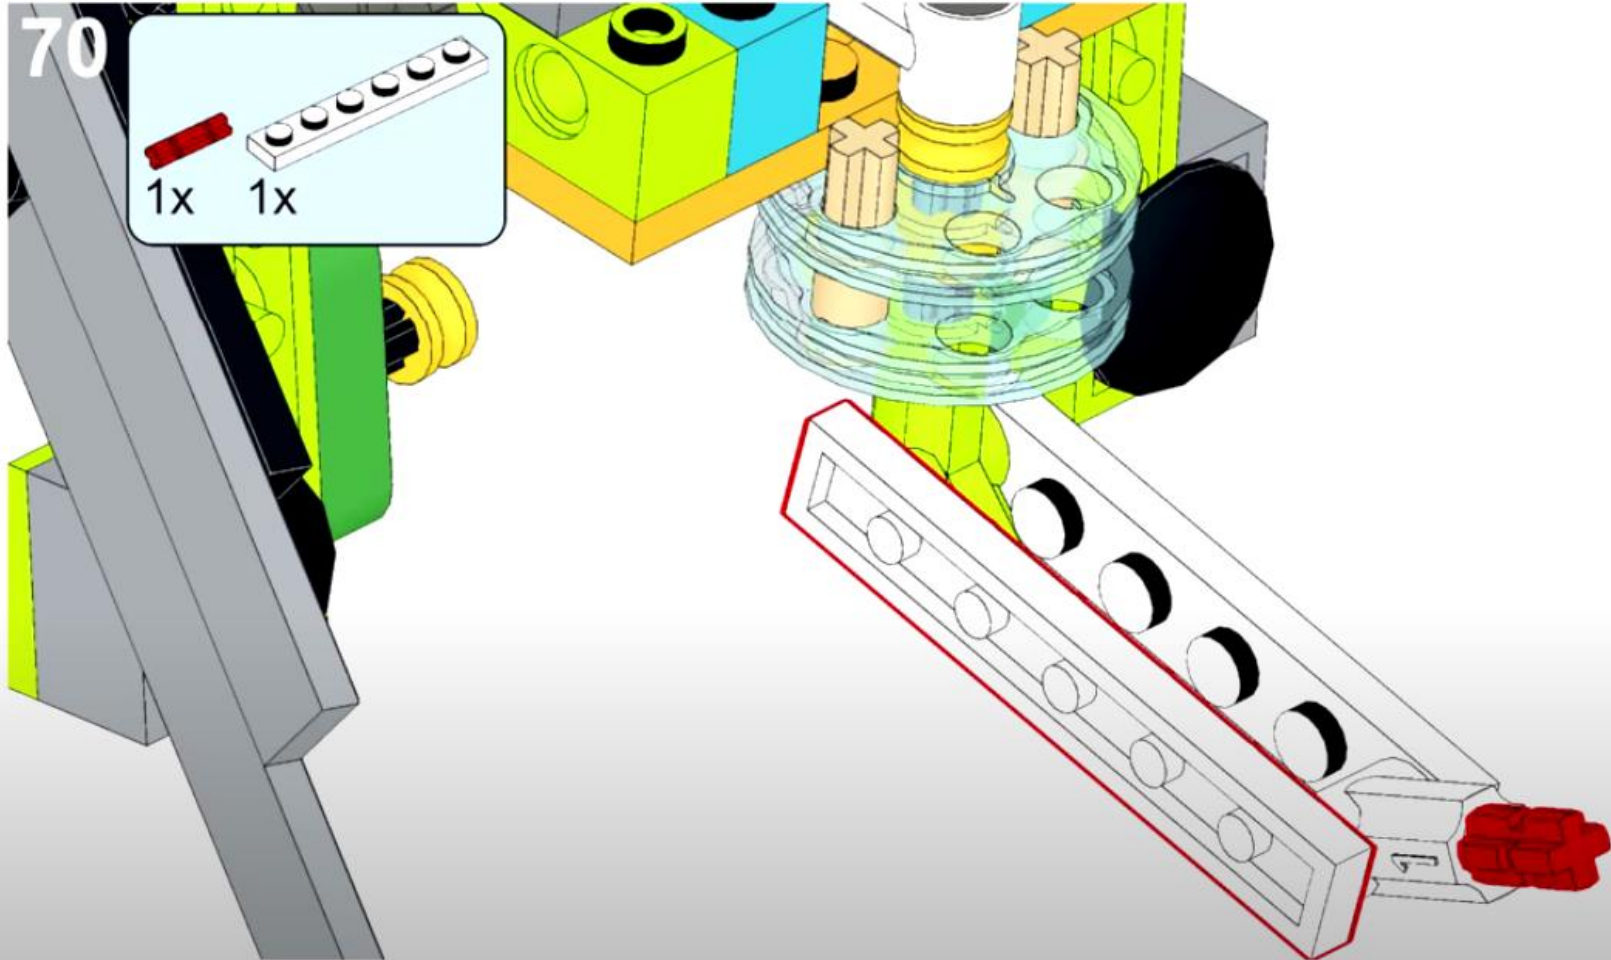

68

69

1x  1x 

This inset box lists the parts required for step 69: one grey Technic pin and one white Technic beam (1x5 with 5 holes).

70

1x  1x 

72