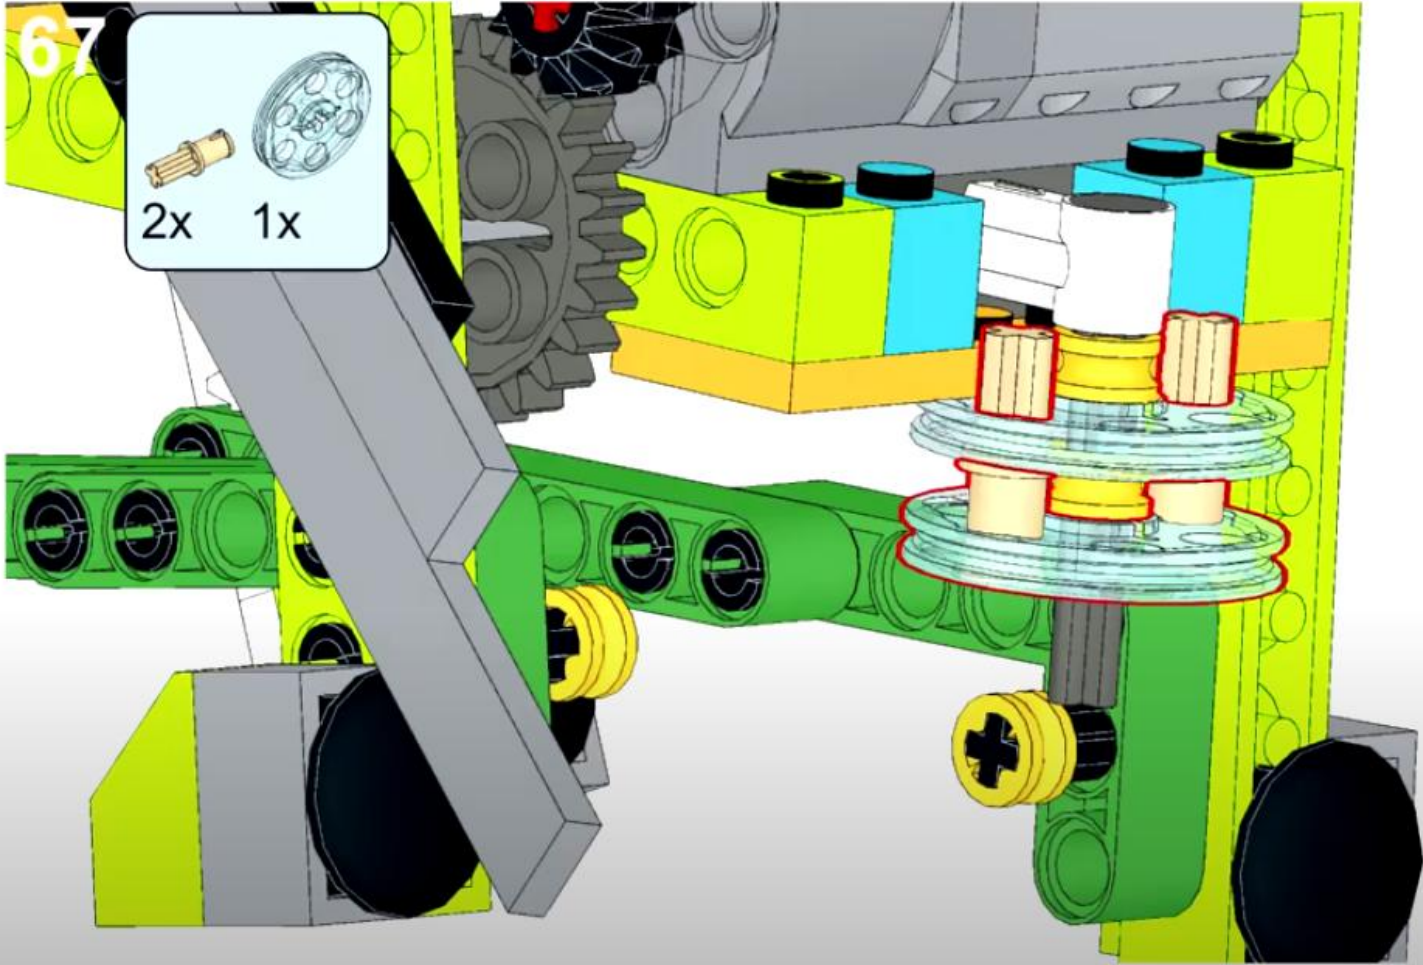

68

69

1x  1x 

This inset box lists the parts required for step 69: one grey Technic pin and one white Technic beam (1x5 with 5 holes).

70

1x  1x 

72